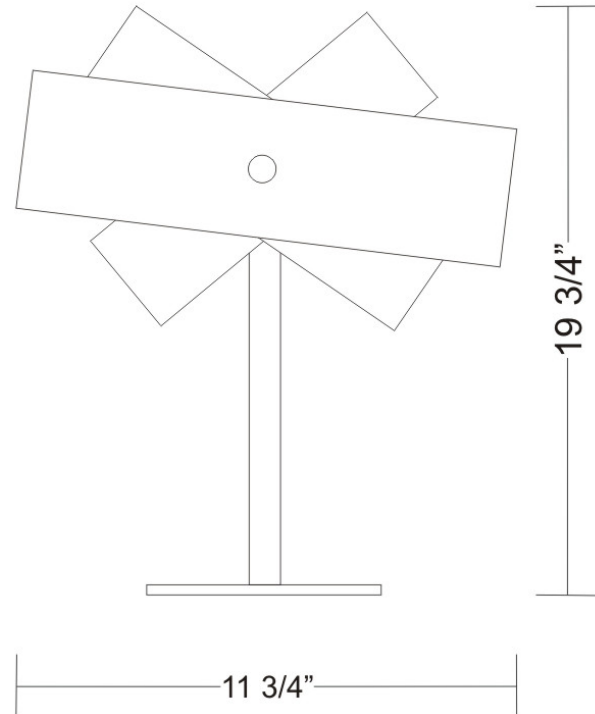

TOURBILLON PORTABLE

D84117

GENERAL

Series: Tourbillon

Brand: Panzeri

Division: Design

Mounting Type: Portable

Mounting Location: Table

Subcategory: Table

PHYSICAL

Diameter (mm): 298

Diameter (in): 11.75

Height (mm): 502

Height (in): 19 ³/₄

Diffuser: White & Black Blown Glass

Fixture Material: Metal

ELECTRICAL

Number of Lamps: 1

Lamp Type: LED Retrofit

Lamp Shape: G25

Bulb Included: Bulb Not Included

Total Output Wattage (W): 18

Max. Wattage Per Lamp (W): 18

Lamp Base: E26

Dimming: Non-Dimmable

Input Voltage (V): 120

LED

OPTICAL

RATINGS AND CERTIFICATIONS

Certified By: CSA Certified to UL and CSA Standards

IP rating: IP20