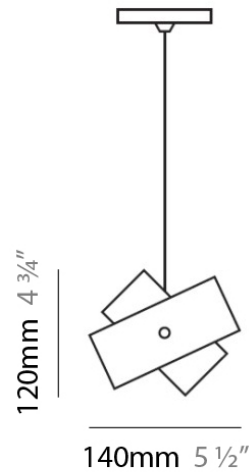

TOURBILLON SUSPENSION

D81101

GENERAL

Series: Tourbillon

Brand: Panzeri

Division: Design

Mounting Type: Suspension

Mounting Location: Ceiling

Subcategory: Pendant

PHYSICAL

Shape: Abstract

Diameter (mm): 140

Diameter (in): 5 1/2

Height (mm): 120

Height (in): 4 3/4

Max. Overall Height (mm): 2120

Max. Overall Height (in): 83 7/16

Light Distribution: Omnidirectional

Weight (kg): 0.5

Weight (lbs): 1

Diffuser: White & Black Glass

Fixture Finish: NIC

Fixture Material: Metal

ELECTRICAL

Number of Lamps: 1

Lamp Type: LED Retrofit

Lamp Shape: T4

Bulb Included: Bulb Not Included

Total Output Wattage (W): 3

Max. Wattage Per Lamp (W): 3

Lamp Base: G9

Input Voltage (V): 120

LED

OPTICAL

RATINGS AND CERTIFICATIONS

Certified By: CSA Certified to UL and CSA Standards

IP rating: IP20

PROJECT

TYPE

NOTES

QUANTITY

DATE