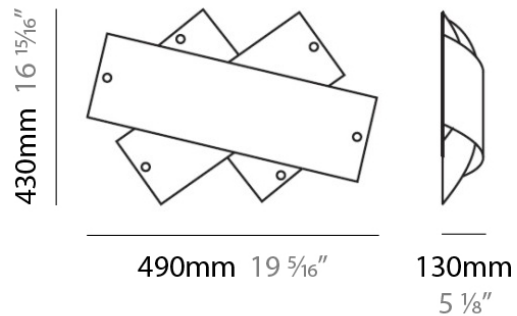

D82076

PROJECT
TYPE
NOTES
QUANTITY
DATE

GENERAL

Series: Tourbillon
Brand: Panzeri
Division: Design
Mounting Type: Surface
Mounting Location: Ceiling
Subcategory: Ambient

PHYSICAL

Shape: Dome
Length (mm): 430
Length (in): 17
Width (mm): 490
Width (in): 19 1/4
Height (mm): 130
Height (in): 5 1/8
Light Distribution: Omnidirectional
Weight (kg): 3.27
Weight (lbs): 7.2
Diffuser: White & White Blown Glass
Fixture Finish: NIC
Fixture Material: Glass / Aluminum

ELECTRICAL

Number of Lamps: 1
Lamp Type: LED Retrofit
Lamp Shape: T3
Bulb Included: Bulb Not Included
Total Output Wattage (W): 20
Max. Wattage Per Lamp (W): 20
Lamp Base: RSC
Input Voltage (V): 120

LED

OPTICAL

RATINGS AND CERTIFICATIONS

Certified By: CSA Certified to UL and CSA Standards
IP rating: IP20