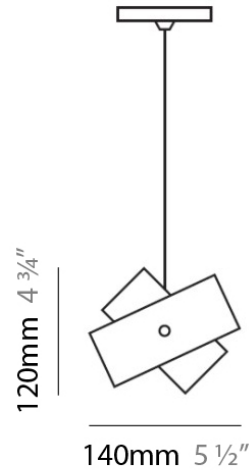

TOURBILLON SUSPENSION

D81100

GENERAL

Series: Tourbillon
Brand: Panzeri
Division: Design
Mounting Type: Suspension
Mounting Location: Ceiling
Subcategory: Pendant

PHYSICAL

Shape: Abstract
Diameter (mm): 140
Diameter (in): 5 1/2
Height (mm): 120
Height (in): 4 3/4
Max. Overall Height (mm): 2120
Max. Overall Height (in): 83 7/16
Light Distribution: Omnidirectional
Weight (kg): 0.5
Weight (lbs): 1
Diffuser: White Glass
Fixture Finish: NIC
Fixture Material: Metal

ELECTRICAL

Number of Lamps: 1
Lamp Type: LED Retrofit
Lamp Shape: T4
Bulb Included: Bulb Not Included
Total Output Wattage (W): 3
Max. Wattage Per Lamp (W): 3
Lamp Base: G9
Input Voltage (V): 120

LED

OPTICAL

RATINGS AND CERTIFICATIONS

Certified By: CSA Certified to UL and CSA Standards
IP rating: IP20

PROJECT	_____
TYPE	_____
NOTES	_____
QUANTITY	_____
DATE	_____