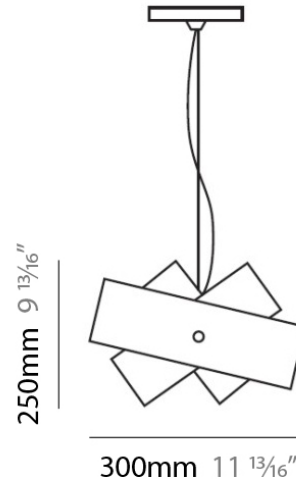

TOURBILLON SUSPENSION

D81108

PROJECT	
TYPE	
NOTES	
QUANTITY	
DATE	

GENERAL

Series: Tourbillon
Brand: Panzeri
Division: Design
Mounting Type: Suspension
Mounting Location: Ceiling
Subcategory: Pendant

PHYSICAL

Shape: Abstract
Diameter (mm): 300
Diameter (in): 11 3/4
Height (mm): 250
Height (in): 9 7/8
Max. Overall Height (mm): 2250
Max. Overall Height (in): 88 9/16
Light Distribution: Omnidirectional
Weight (kg): 4.09
Weight (lbs): 9
Diffuser: White & Orange Glass
Fixture Finish: NIC
Fixture Material: Metal

ELECTRICAL

Number of Lamps: 1
Lamp Type: LED Retrofit
Lamp Shape: G25
Bulb Included: Bulb Not Included
Total Output Wattage (W): 9
Max. Wattage Per Lamp (W): 9
Lamp Base: E26
Input Voltage (V): 120
Upon Request: 277Vac / GU24

LED

OPTICAL

RATINGS AND CERTIFICATIONS

Certified By: CSA Certified to UL and CSA Standards
IP rating: IP20