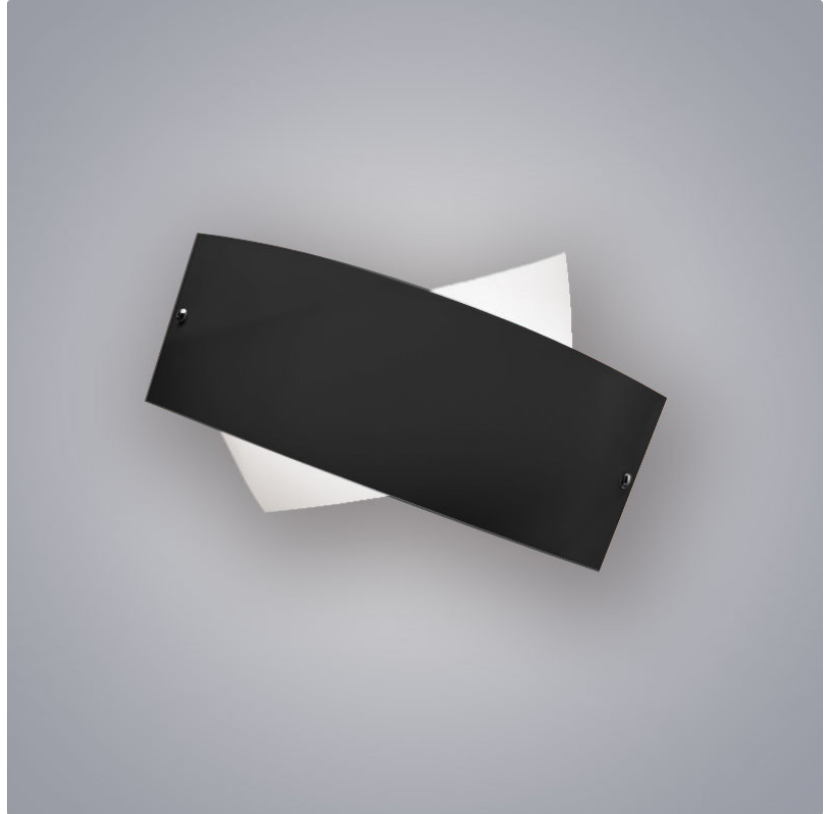

TOURBILLON SURFACE

D83105

PROJECT
TYPE
NOTES
QUANTITY
DATE

GENERAL

Series: Tourbillon
Brand: Panzeri
Division: Design
Mounting Type: Surface
Mounting Location: Wall
Subcategory: Ambient

PHYSICAL

Shape: Abstract
Length (mm): 270
Length (in): 10 ⁵/₈
Height (mm): 180
Height (in): 7 ¹/₁₆
Extension (mm): 80
Extension (in): 3 ¹/₈
Light Distribution: Omnidirectional
Weight (kg): 1.8
Weight (lbs): 4
Diffuser: White & Black Blown Glass
Fixture Finish: NIC
Fixture Material: Glass / Aluminum

ELECTRICAL

Number of Lamps: 1
Lamp Type: LED Retrofit
Lamp Shape: T3
Bulb Included: Bulb Not Included
Total Output Wattage (W): 15
Max. Wattage Per Lamp (W): 15
Lamp Base: RSC
Input Voltage (V): 120

LED

OPTICAL

RATINGS AND CERTIFICATIONS

Certified By: CSA Certified to UL and CSA Standards
IP rating: IP20